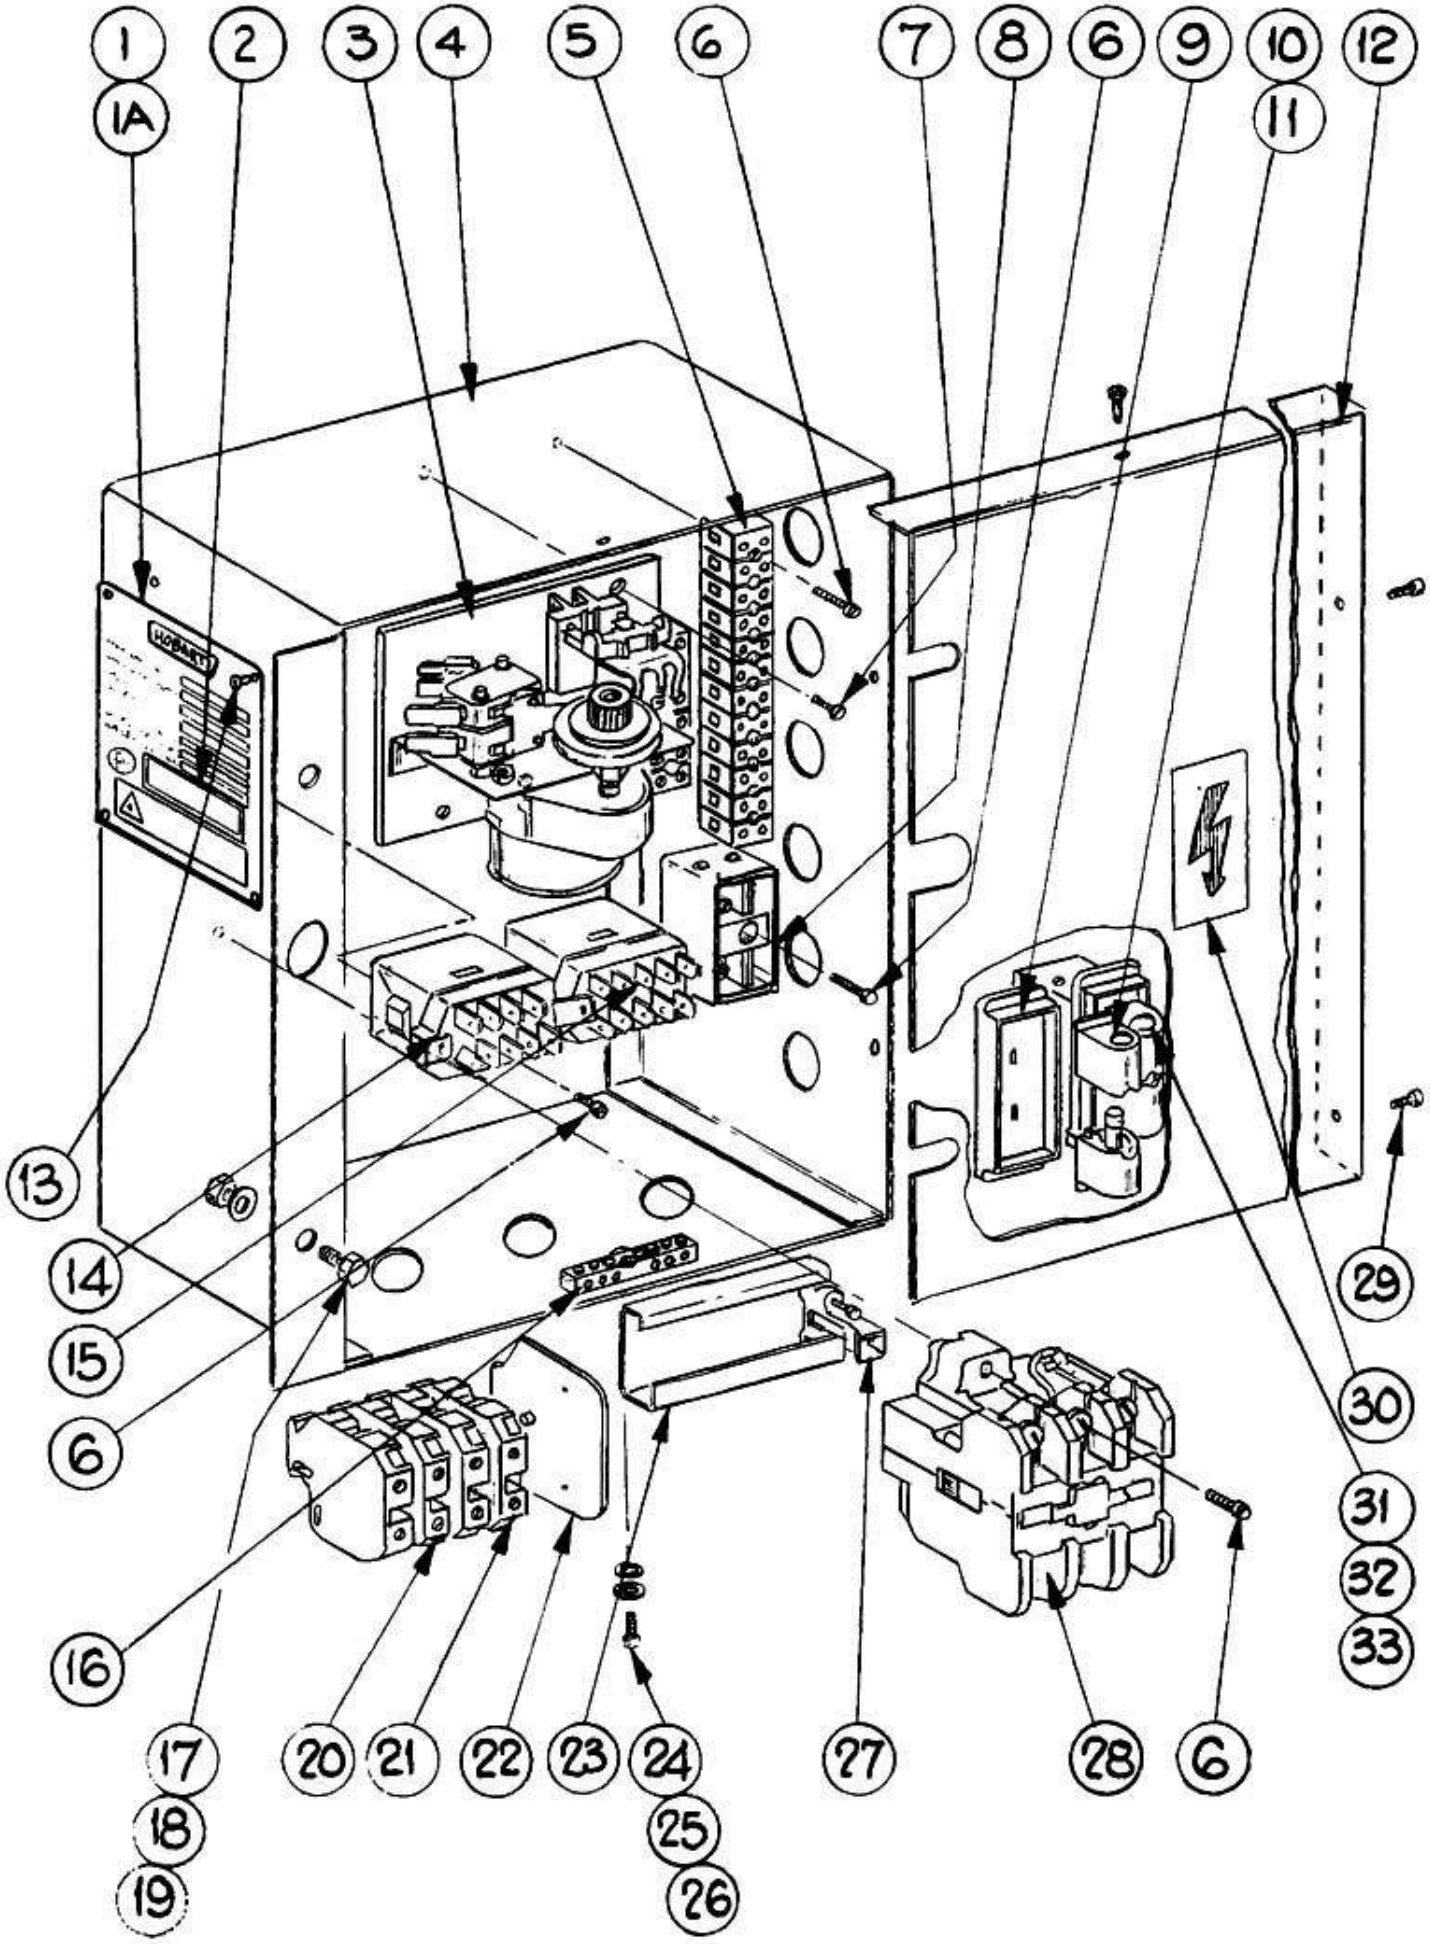

Key No.	Part No.	Part Name	Qty.
1	B136186	Specification Plate & Sticker Assembly (includes Key No. 1A & 2)	1
1A	B135137	Specification Plate - European Large	1
2	C136075-1	Sticker - Local Identification	1
3	B59371-1	Timer 60 sec. 220/240v 50Hz	1
	OR		
	B59371-2	Timer 60 sec. 230/240v 60Hz	1
	OR		
	B59371-5	Timer 60 sec. 110v 60Hz	1
4	C136650	Control Box Assembly	1
5		EP-E-2-41 12-way Terminal Block	1
6		SD-E-2-37 Screw Self Tapping No. 4 x 5/8"	8
7		SD-E-2-19 Screw Self Tapping No. 8 x 1/2"	2
8		EP-E-1-25 Fuse Base 30 amp	2
9		EP-E-1-26 Fuse Base Cover 2 amp	1
10		EP-E-1-28 Fuse Carrier 2 amp	1
11		EP-E-1-30 Fuse Cartridge 2 amp	1
12	D137395	Cover Control Box	1
13		RV-E-2-37 Pop Rivet 1/8" Ø x 0.19"	4
14	C135842-1	Relay (Wash Motor) 110v 50Hz	1
		OR	
	C135842-4	Relay (Wash Motor) 115v 60Hz	1
		OR	
	C135842-7	Relay (Wash Motor) 220v 50Hz	1
		OR	
	C135842-8	Relay (Wash Motor) 220v 60Hz	1
		OR	
	C135842-10	Relay (Wash Motor) 240v 50Hz	1
15	C135842-1	Relay (Rinse Motor) 110v 50Hz	1
		OR	
	C135842-4	Relay (Rinse Motor) 115v 60Hz	1
		OR	
	C135842-7	Relay (Rinse Motor) 220v 50Hz	1
		OR	
	C135842-8	Relay (Rinse Motor) 220v 60Hz	1
		OR	
	C135842-10	Relay (Rinse Motor) 240v 50Hz	1