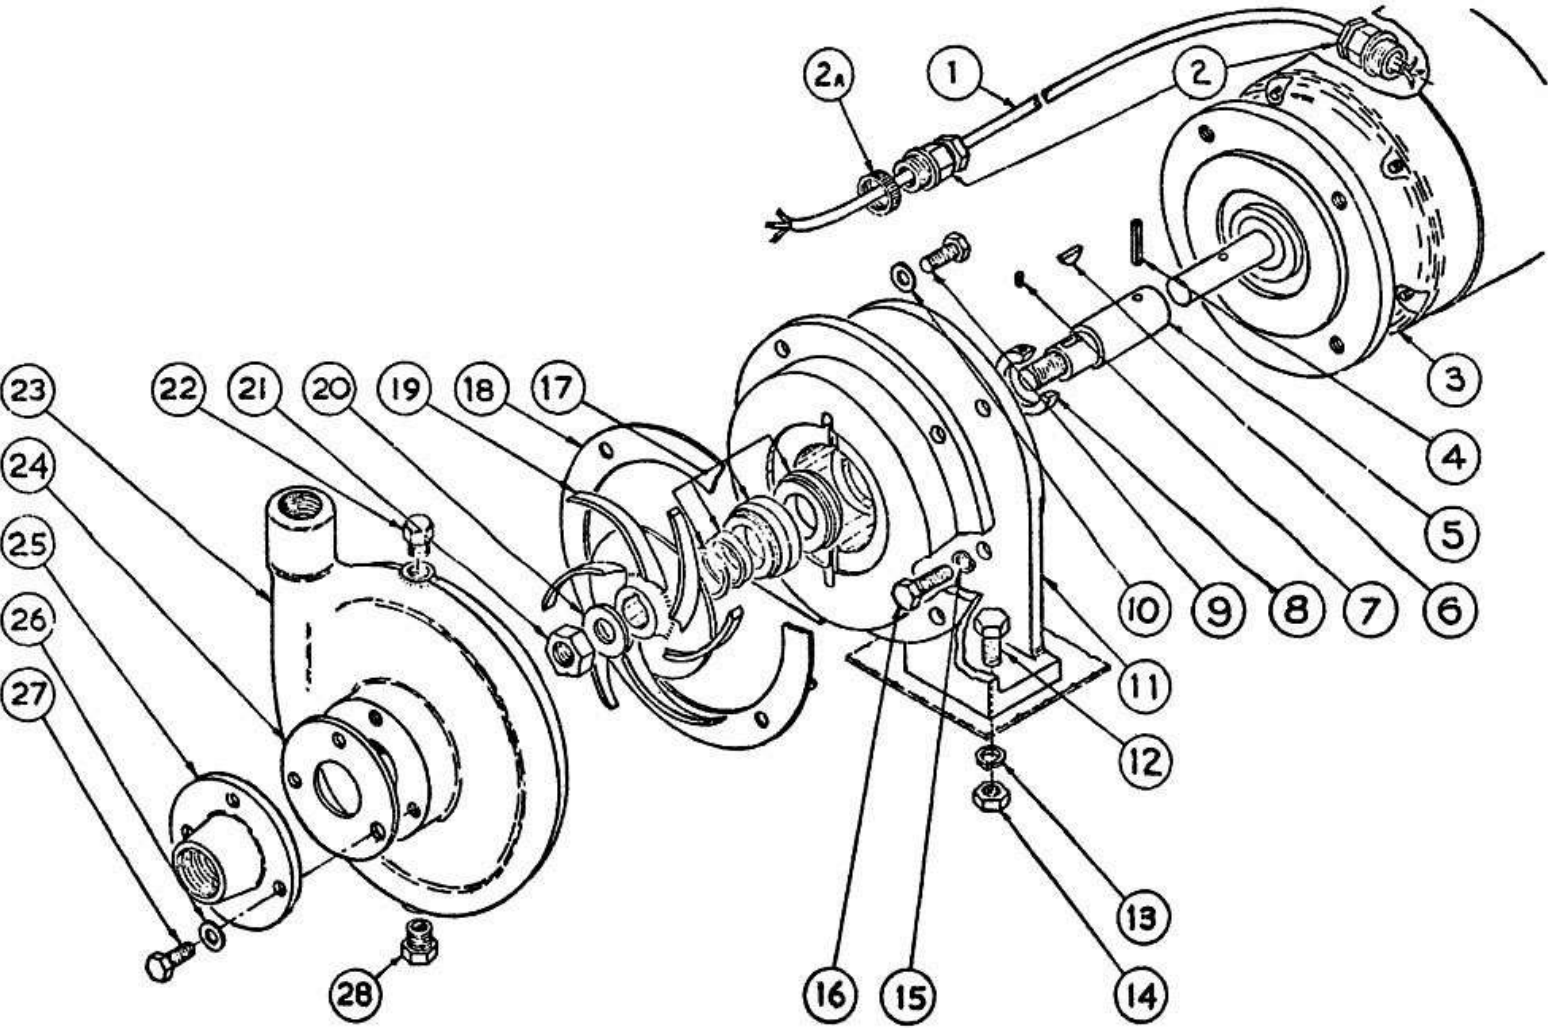

HOBART

Rinse Pump & Motor Unit A.C. and D.C.

SM8-E

Rinse Pump & Motor Unit A.C. and D.C.

SM8-E

Key No.	Part No.	Part Name	Qty.
20		WA-E-4-34 1/2" BS Plain Washer	1
21		NU-E-3-22 1/2"—20UNF Hex Nut	1
22	B136048-1	1/8" BSP Drain Plug	1
23	R56215	Rinse Pump Volute	1
24	M51875	Gasket	1
25	M51753	Pipe Flange	1
26		WA-E-2-13 5/16" BS Plain Washer	3
27		SC-E-9-14 18UNC Hex Hd. Screw x 3/4" Long	3