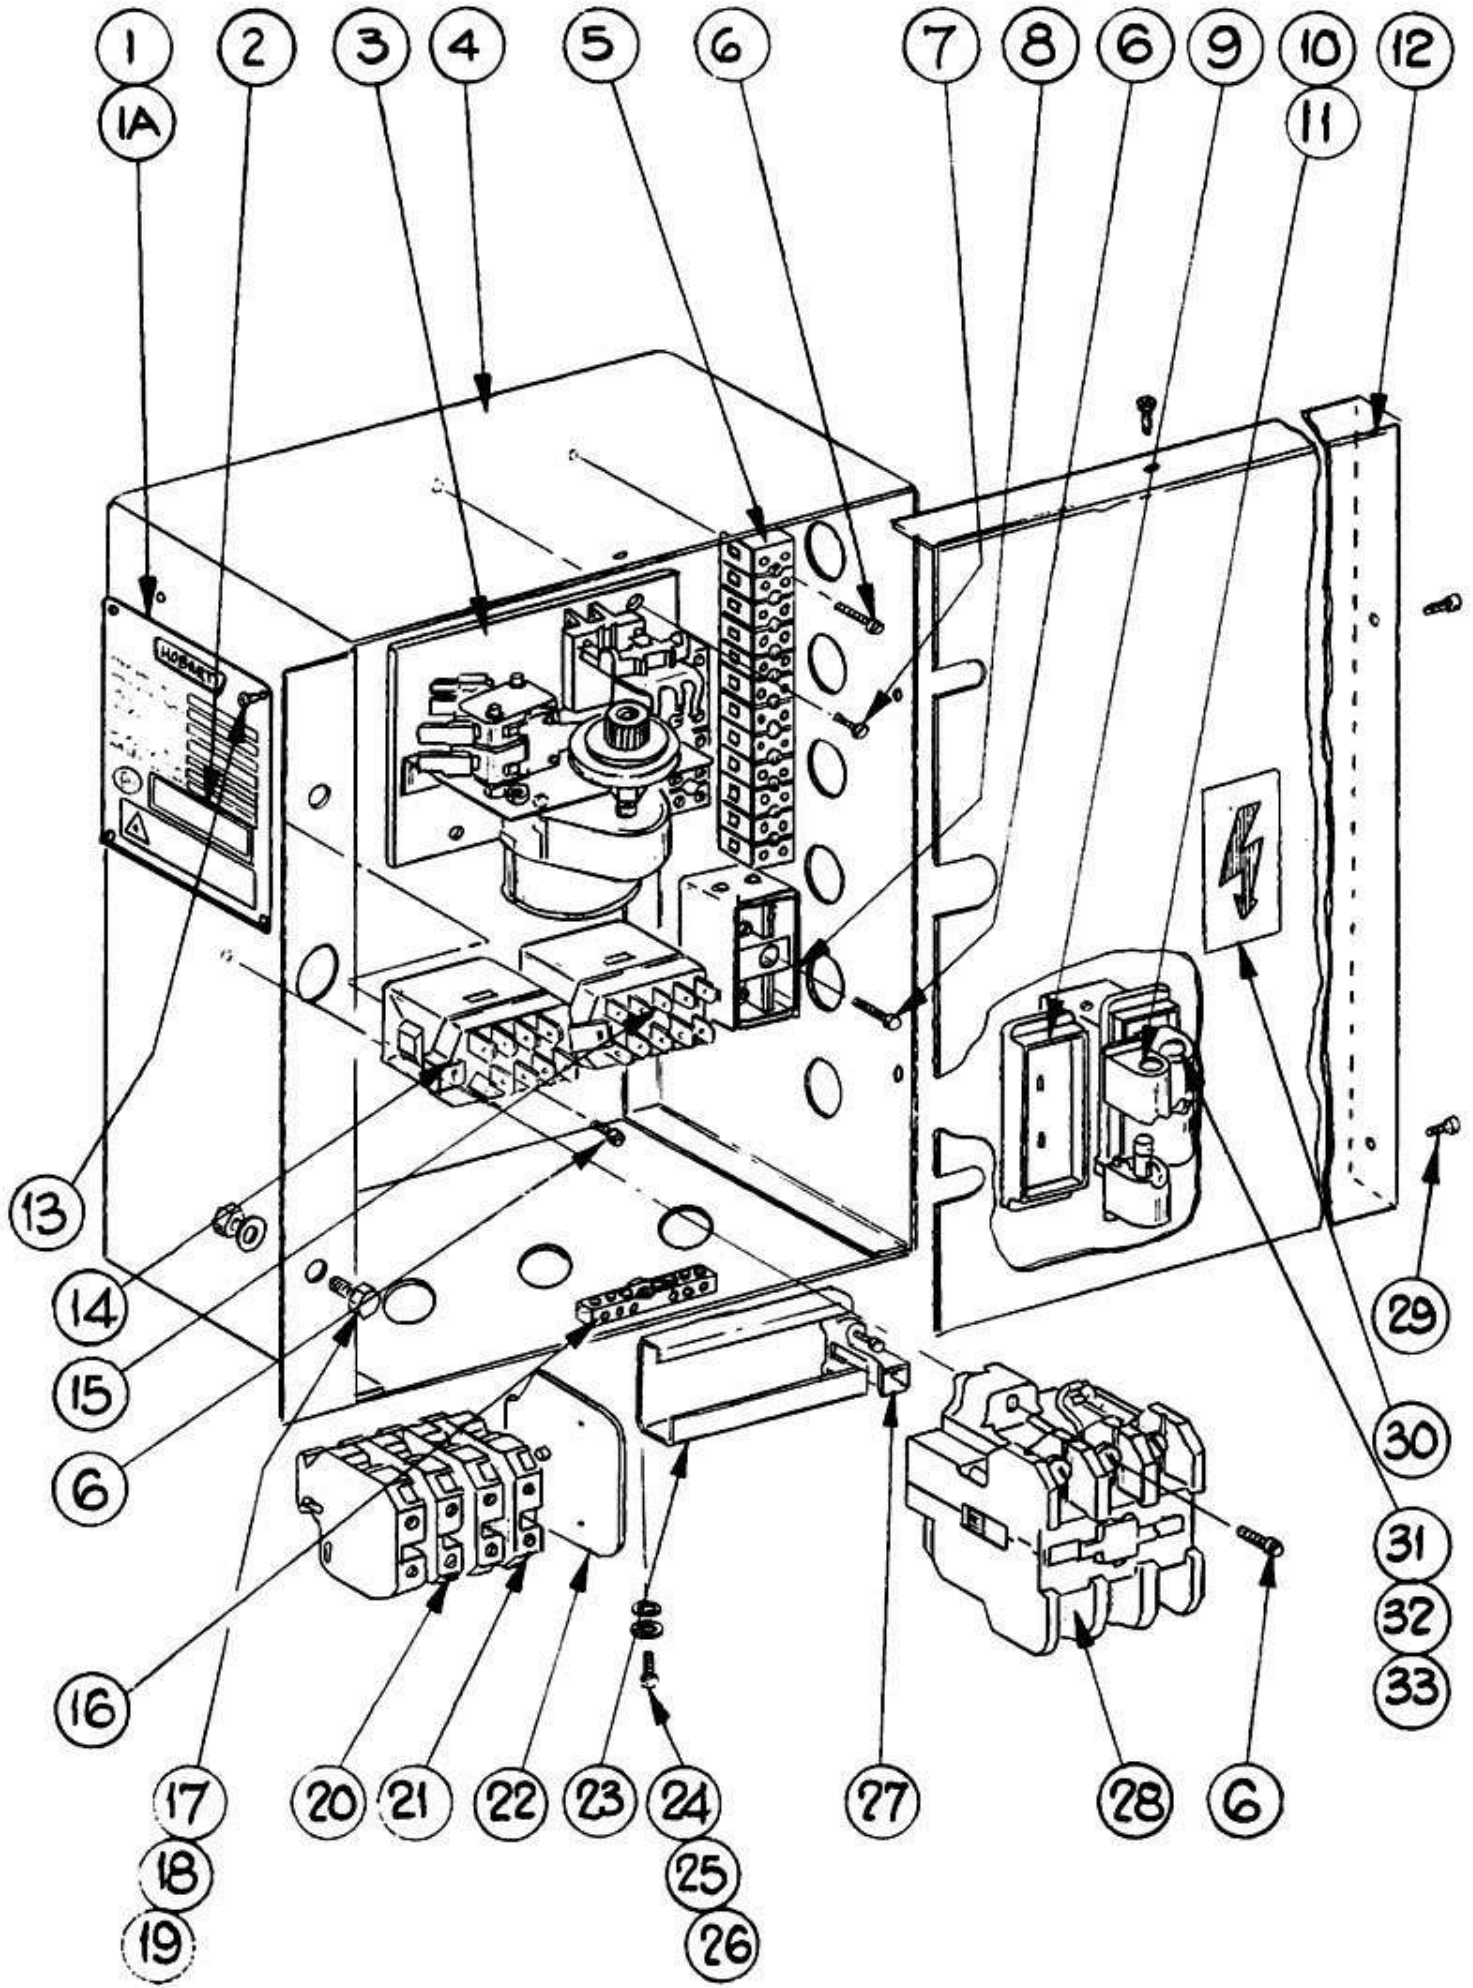

Key No.	Part No.	Part Name	Qty.
1	B136186	Specification Plate & Sticker Assembly (includes Key No. 1A & 2)	1
1A	B135137	Specification Plate - European Large	1
2	C136075-1	Sticker - Local Identification	1
3	B59371-1	Timer 60 sec. 220/240v 50Hz	1
	OR		
	B59371-2	Timer 60 sec. 230/240v 60Hz	1
	OR		
	B59371-5	Timer 60 sec. 110v 60Hz	1
4	C136650	Control Box Assembly	1
5		EP-E-2-41 12-way Terminal Block	1
6		SD-E-2-37 Screw Self Tapping No. 4 x 5/8"	8
7		SD-E-2-19 Screw Self Tapping No. 8 x 1/2"	2
8		EP-E-1-25 Fuse Base 30 amp	2
9		EP-E-1-26 Fuse Base Cover 2 amp	1
10		EP-E-1-28 Fuse Carrier 2 amp	1
11		EP-E-1-30 Fuse Cartridge 2 amp	1
12	D137395	Cover Control Box	1
13		RV-E-2-37 Pop Rivet 1/8" Ø x 0.19"	4
14	C135842-1	Relay (Wash Motor) 110v 50Hz	1
		OR	
	C135842-4	Relay (Wash Motor) 115v 60Hz	1
		OR	
	C135842-7	Relay (Wash Motor) 220v 50Hz	1
		OR	
	C135842-8	Relay (Wash Motor) 220v 60Hz	1
		OR	
	C135842-10	Relay (Wash Motor) 240v 50Hz	1
15	C135842-1	Relay (Rinse Motor) 110v 50Hz	1
		OR	
	C135842-4	Relay (Rinse Motor) 115v 60Hz	1
		OR	
	C135842-7	Relay (Rinse Motor) 220v 50Hz	1
		OR	
	C135842-8	Relay (Rinse Motor) 220v 60Hz	1
		OR	
	C135842-10	Relay (Rinse Motor) 240v 50Hz	1