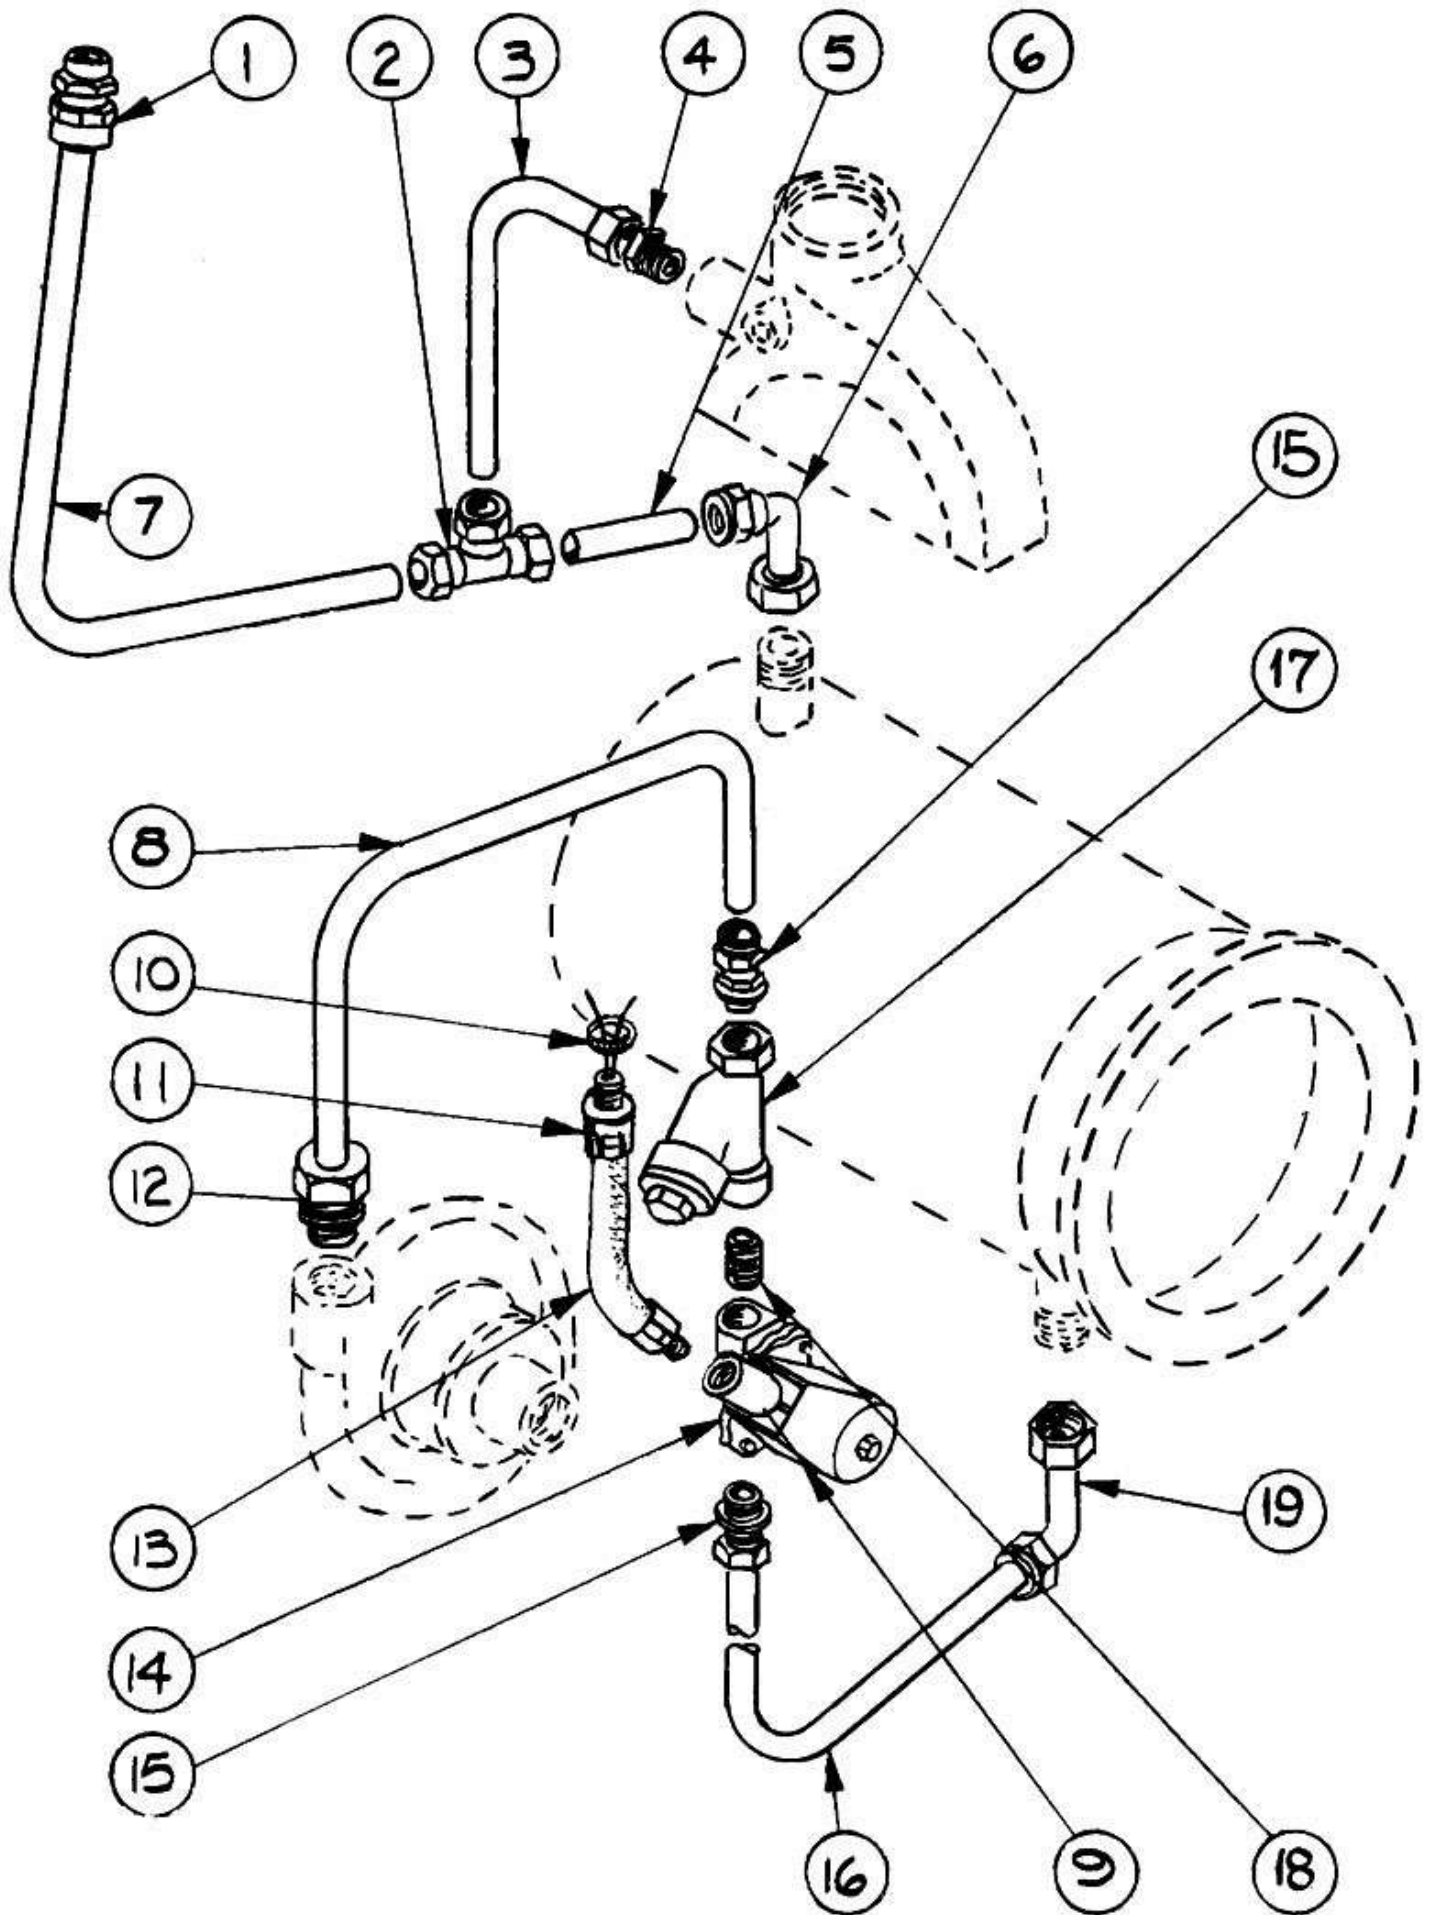

External Rinse Pipework

SM8-E

Key No.	Part No.	Part Name	Qty.
1		PFM-E-9-13 1/2" BSP F.I. x 15mm cu. coupling	1
2		PFM-E-9-20 15mm cu. tee	1
3	B136630	Lower Rinse Supply Pipe	1
4		PFM-E-10-8 3/8" BSP x 15mm cu. coupling	1
5	59761-46	Boiler Outlet Pipe	1
6	PFM-E-9-23	3/4" F.I. x 15mm Swivel Tap Adaptor	1
7	C136631	Upper Rinse Supply Pipe	1
8	B136627	Outlet Pipe - Rinse Pump	1
9		EPM-E-11-19 Cable Gland PG11	2
10		EPM-E-11-13 Lock Ring 20mm	1
11		EPM-E-12-12 Cable Gland M20	1
12		PFM-E-10-10 3/4" BSP Male x 15mm cu. Straight Coupling	1
13		CA-E-2-1 1mm² 3-core Cable	120mm
14	C59486-1	1/2" Solenoid Valve 230v 50Hz Coil	1
		OR	
	C59486-4	1/2" Solenoid Valve 115v 60Hz coil	1
		OR	
	C59486-6	1/2" Solenoid Valve 115v 50Hz Coil	1
		OR	
	C59486-8	1/2" Solenoid Valve 230v 60Hz Coil	1
15		PFM-E-9-6 Straight Coupling 1/2" m.i. x 15mm cu.	2
16	138379	Boiler Inlet Pipe	1
17		PF-E-2-6 1/2" BSP Line Strainer	1
18		PF-E-8-6 1/2" BSP x 1.1/8" Nipple	1
19	PFM-E-9-23	3/4" F.I. x 15mm Cu. Bent Swivel Tap Adaptor	1
	138378	PIPEWORK ASSY.	
	138377	ASSY. RINSE SUPPLY PIPEWORK