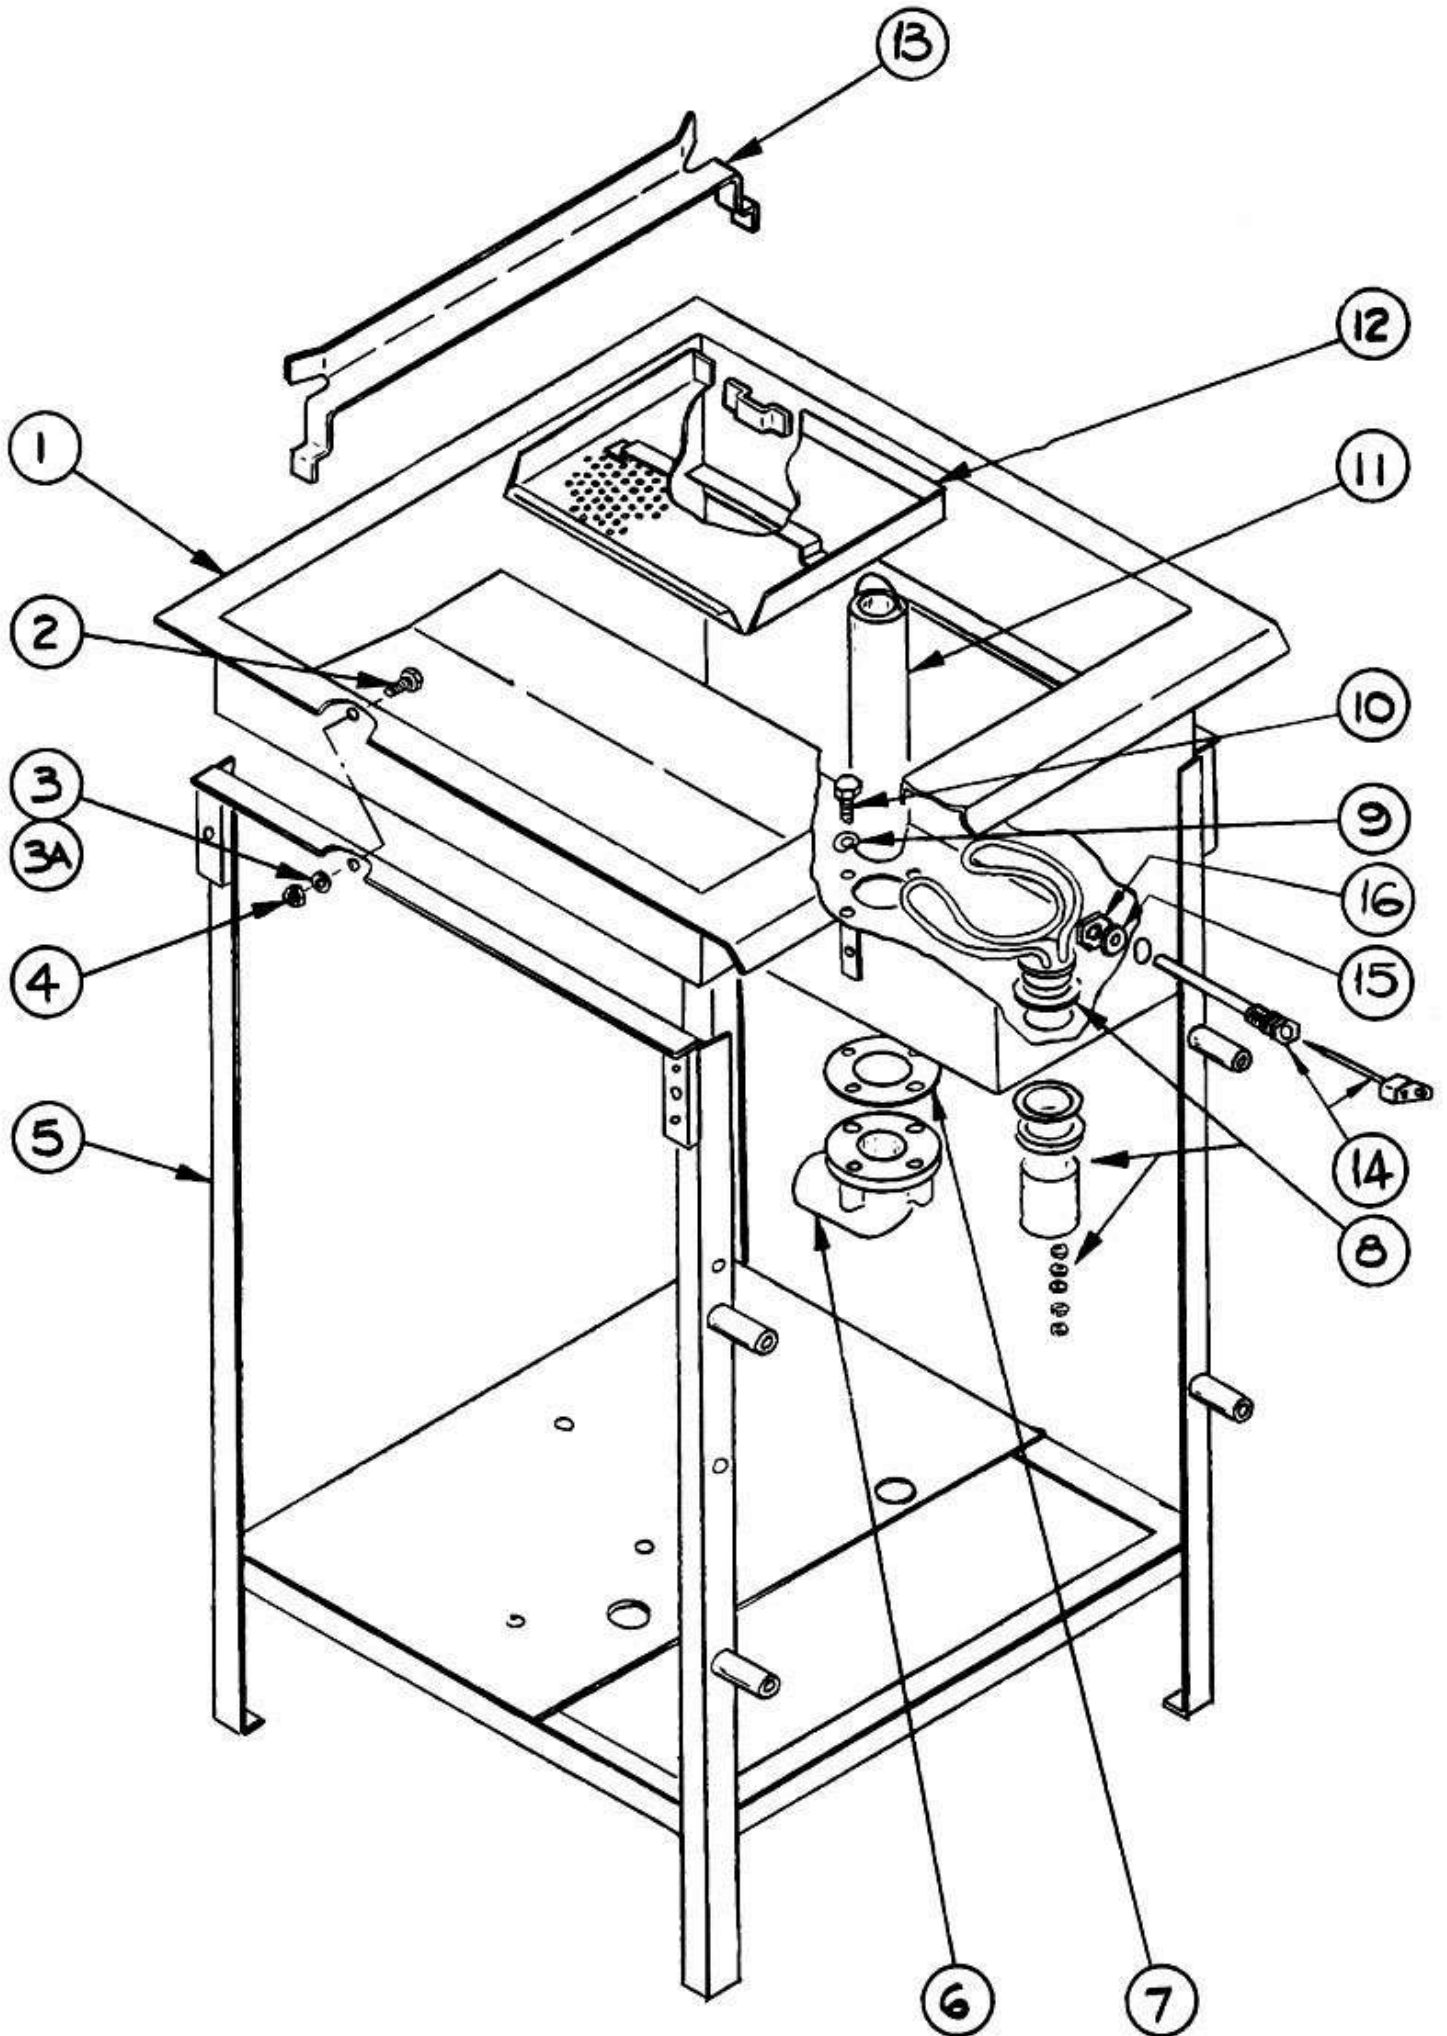

**HOBART**

Rinse Pump & Motor Unit A.C. and D.C.

**SM8-E**

Rinse Pump & Motor Unit A.C. and D.C.

**SM8-E**

Key No.	Part No.	Part Name	Qty.
20		WA-E-4-34 1/2" BS Plain Washer	1
21		NU-E-3-22 1/2"—20UNF Hex Nut	1
22	B136048-1	1/8" BSP Drain Plug	1
23	R56215	Rinse Pump Volute	1
24	M51875	Gasket	1
25	M51753	Pipe Flange	1
26		WA-E-2-13 5/16" BS Plain Washer	3
27		SC-E-9-14 18UNC Hex Hd. Screw x 3/4" Long	3