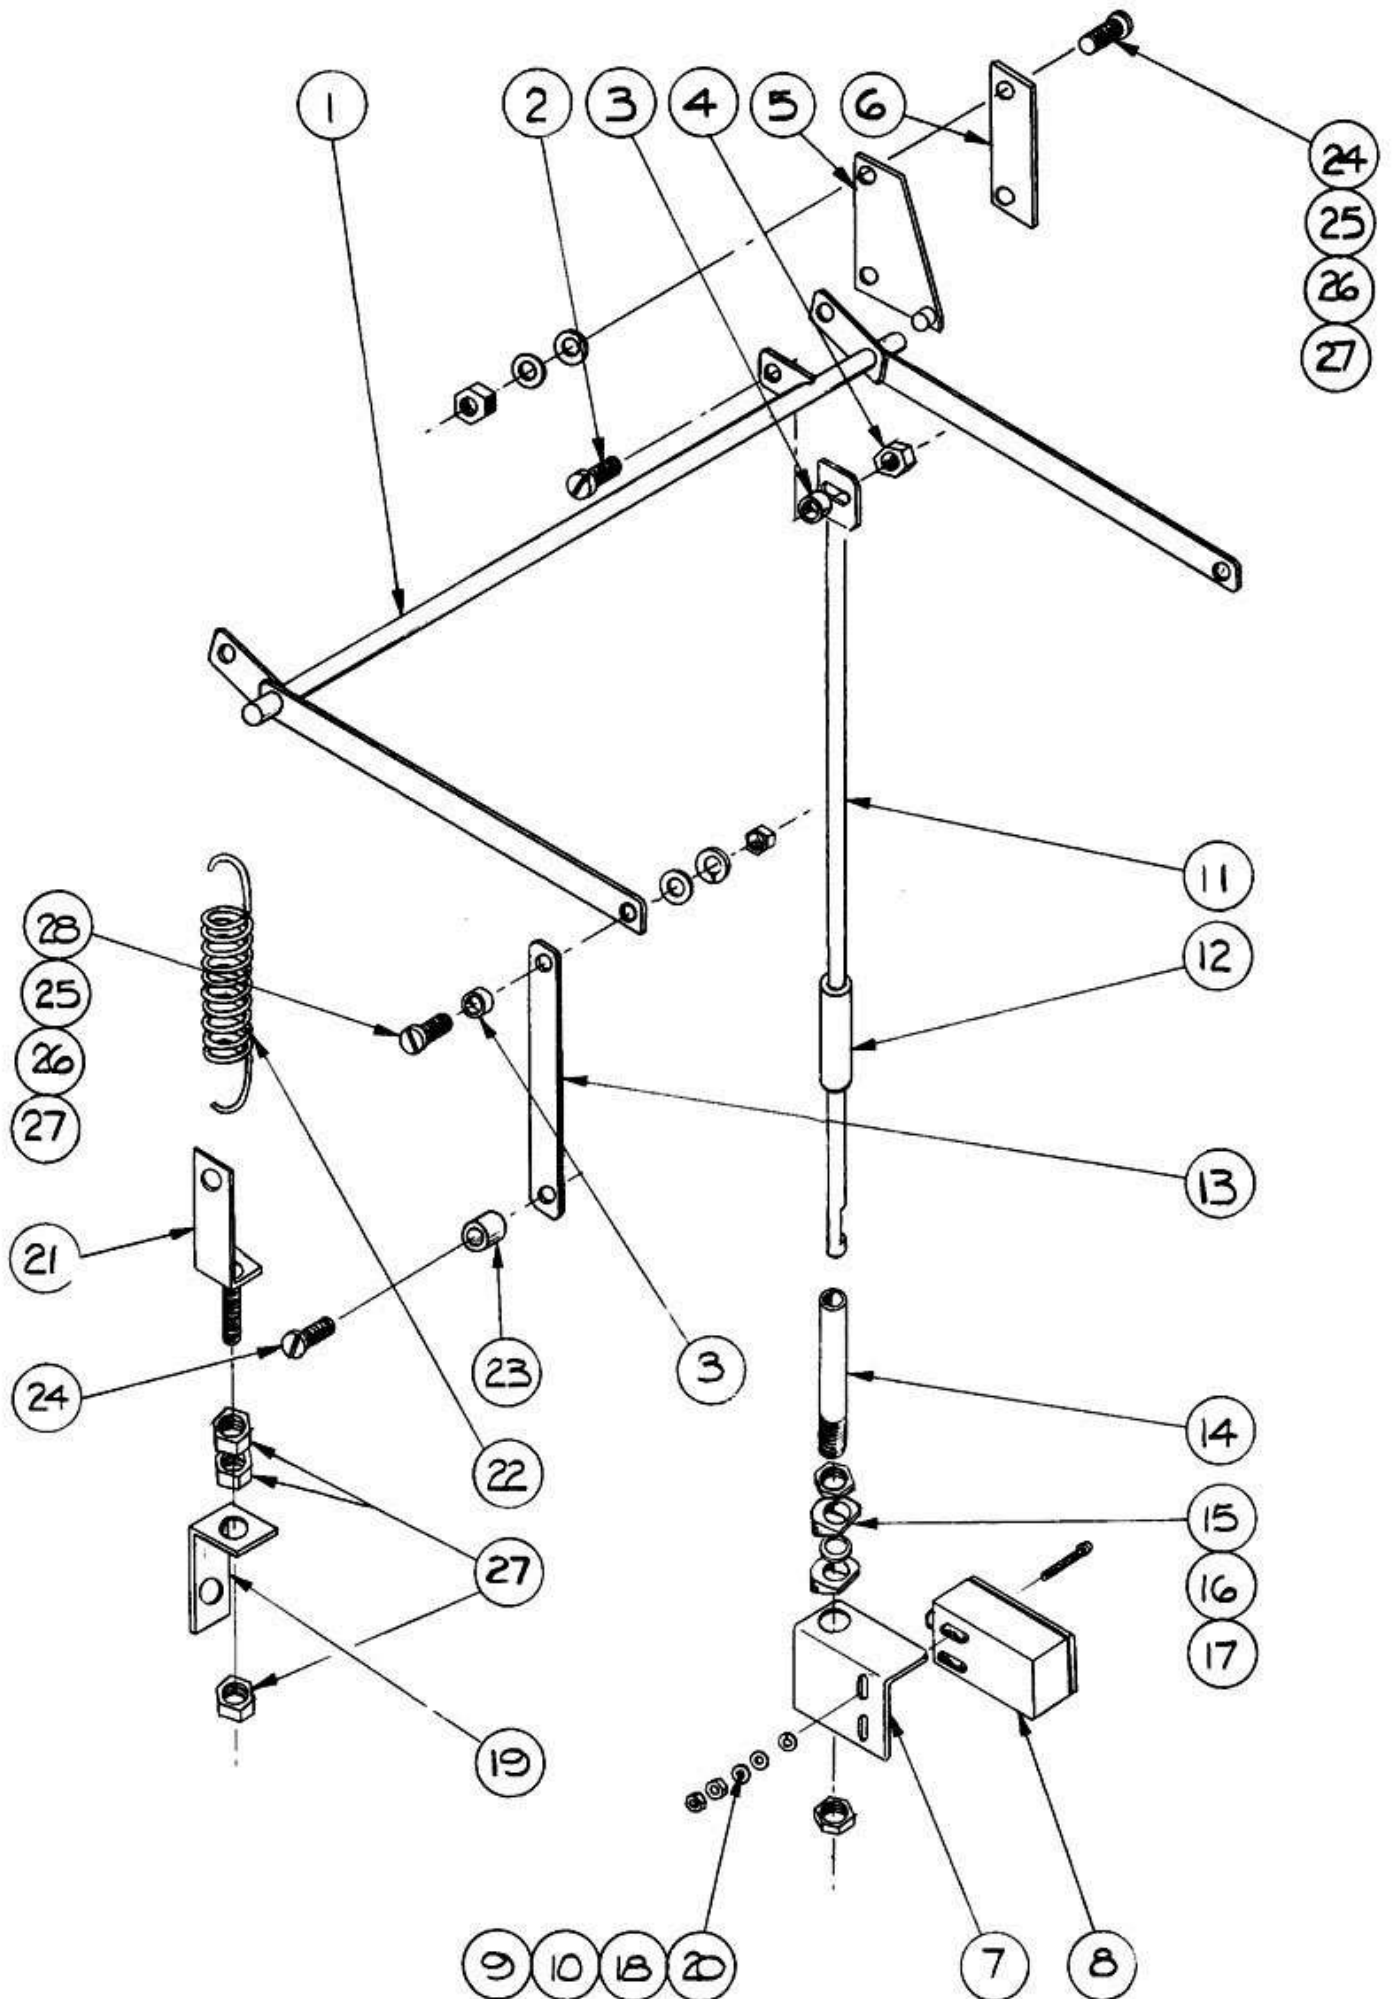

Door Lift Mechanism

SM8-E

Key No.	Part No.	Part Name	Qty.
1	D138074	Door Lift Assembly	1
2		SCM-E-13-24 Screw M6 x 16 Hex. Hd.	1
3	B138082	Spacer Door Link	3
4		NUM-E-3-9 Nut M6 Aerotite	1
5	B138084-1	Support Pivot Assembly L.H.	1
	B138084-2	Support Pivot Assembly R.H.	1
6	B138080	Spacer Pivot Support	2
7	B138060	Angle Bracket	1
8	B226916	Switch	1
9		SCM-E-11-47 Screw M4 x 40 Round Hd.	2
10		LWM-E-2-2 Lockwasher M4	2
11	B138087	Rod Assembly Actuator	1
12	B227016	Jacket	1
13	B138064	Door Link	2
14	B138068	Bearing	1
15		NUM-E-4-26 Nut M12 Thin Type	2
16	A137910	Wedge Washer	2
17		WAM-E-8-44 Washer M12	1
18		WAM-E-8-14 Washer M6 Plain	4
19	B138081	Angle - Spring Support	2
20		NUM-E-2-11 Nut M4	4
21	B138093	Bracket Assembly	2
22	B138078	Spring	2
23	B119048	Spacer Door Link	2
24		SCM-E-13-23 Screw M6 x 16 Pan Hd.	6
25		WAM-E-8-28 Washer M6 Plain	6
26		LWM-E-3-1 Lockwasher M6 Single Coil	10
27		NUM-E-3-2 Nut M6 Hex	11
28		SCM-E-13-28 Screw M6 x 16 Mushroom Hd.	2