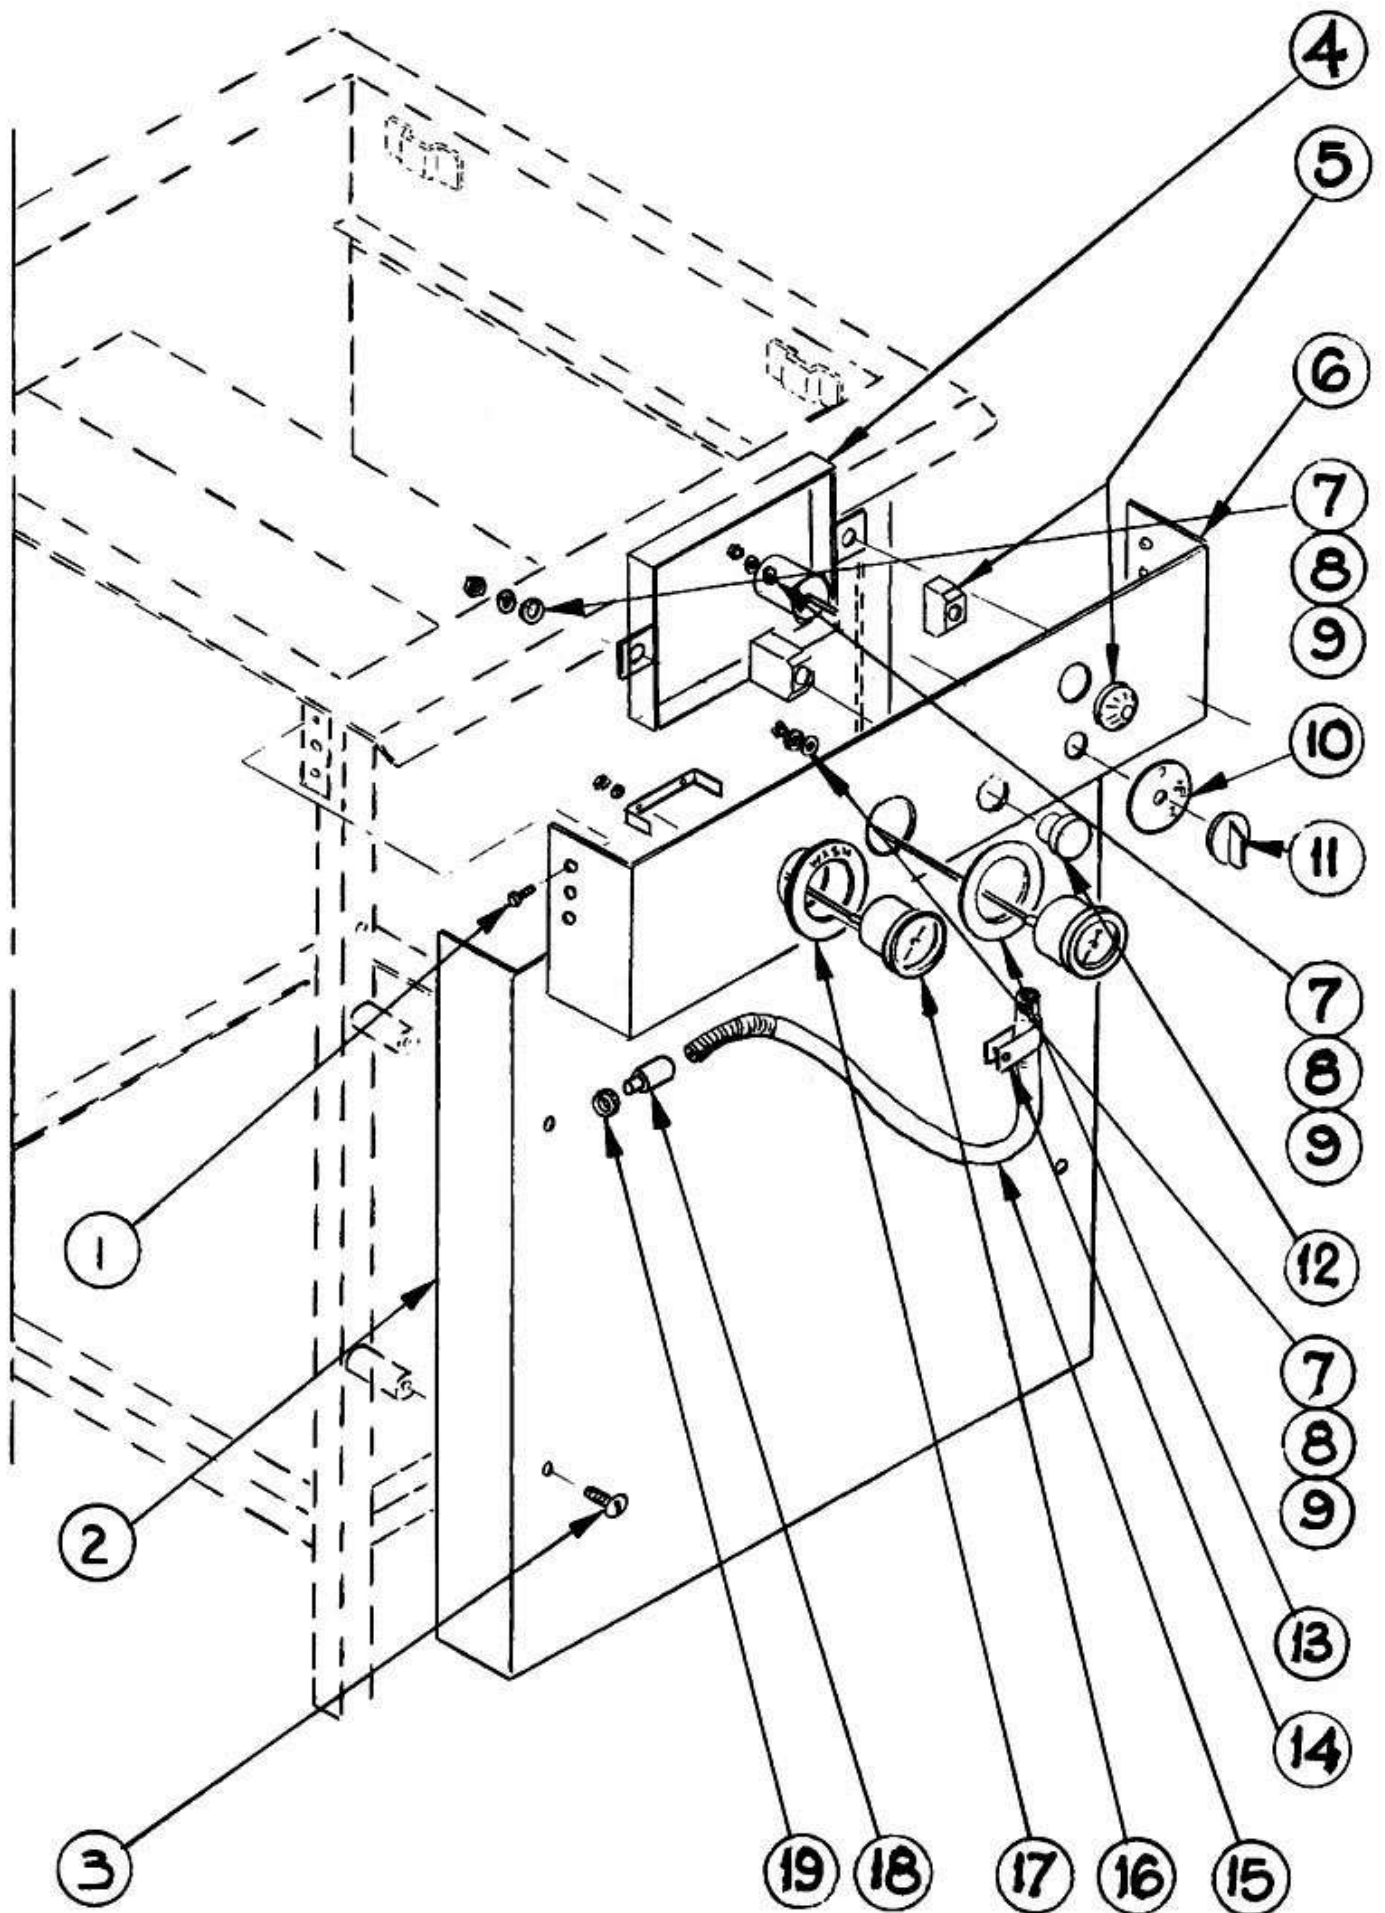

Key No.	Part No.	Part Name	Qty.
1		SCM-E-12-5 Screw M5 x 12 CSK.HD.	4
2	D136636	Front Panel	1
3		SCM-E-13-15 Screw M6 x 12 Mushroom HD.	4
4	D137955	Switch Insulation	1
5	B146957 B228499-1	240 Volts Pilot Light Body with Bulb Pilot Light Lens - Green (spare bulb B168233-1)	1 1
		OR	
	B228498 B168233-1 B228499-1	115 Volts Pilot Light Body Bulb 110v Pilot Light Lens - Green	1 1 1
6	C137956	Control Panel Assembly	1
7		WAM-E-8-14 Washer M4	6
8		LWM-E-2-2 Lockwasher M4	5
9		NUM-E-2-11 Hex Nut M4	6
10	B137953	Plate - Switch Logo	1
11	B227167	Programme Switch	1
12	B138065-1	Illuminated Push Button Switch	1
13	138100	Identification Ring - Final Rinse	1
14		EP-E-6-23 'P' Clip 3/4"	1
15		EPM-E-11-25 Flexible Conduit 20mm	300mm
16		TH-E-2-7 Vapour Pressure Thermometer 2" dia.	2
17	B138099	Identification Ring - Wash	1
18		EPM-E-11-30 Adaptor 20mm	1
19		EPM-E-11-13 Locknut 20mm	1