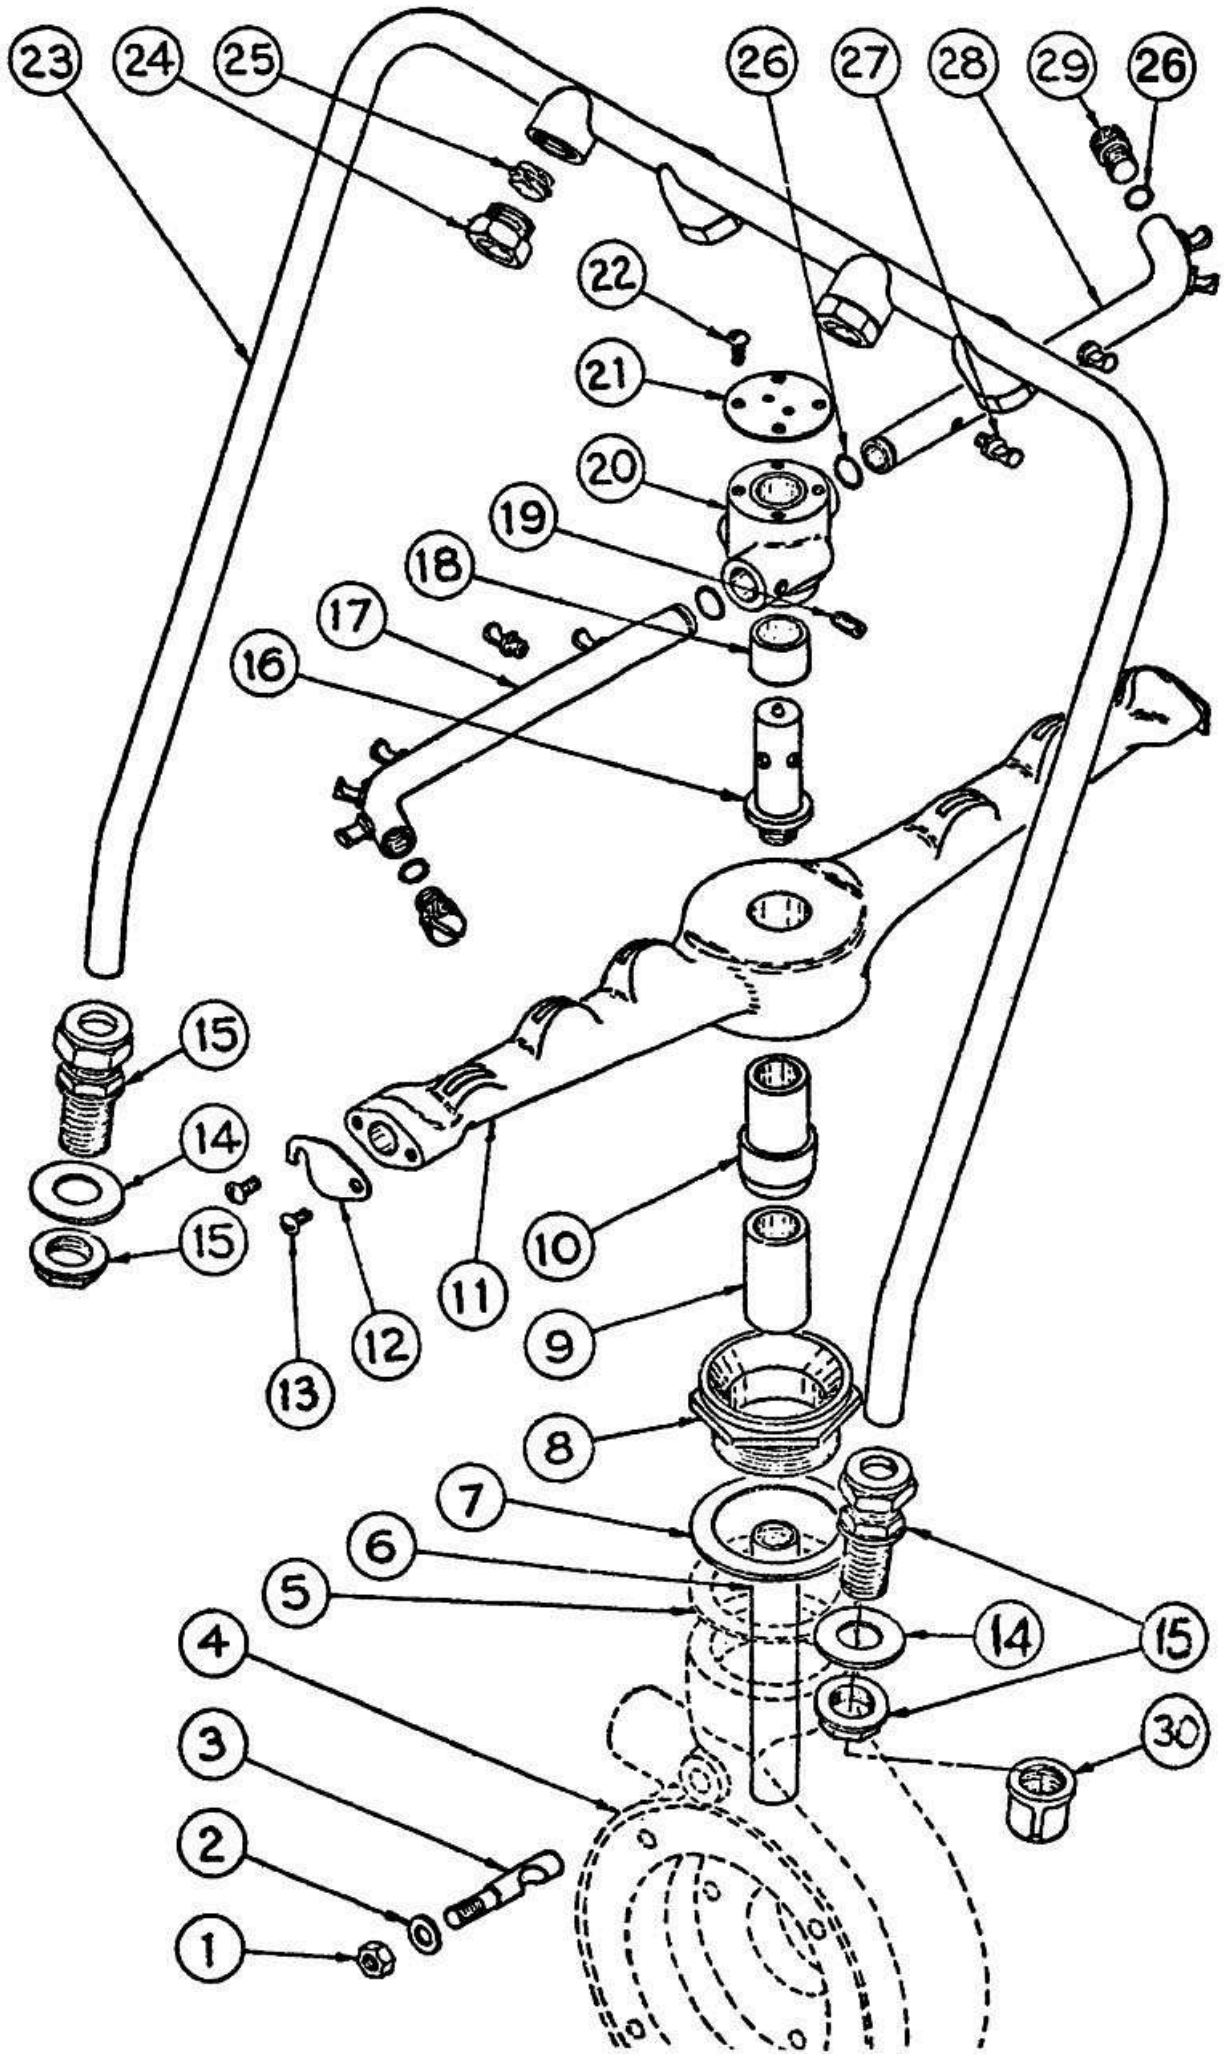

Key No.	Part No.	Part Name	Qty.
1		NUM-E-3-27 Hex Nut M8	1
2		WAM-E-8-38 Washer M8	1
3	M137403	Retaining Pin - Bearing	1
4	137400	Pump Shell	1
5	140289	Asbestos Washer	1
6	M53765	Bearing Pin - Wash Arm	1
7	M21104	Washer	1
8	P53764	Pump Discharge	1
9	M53768	Spacer - Wash Arm	1
10	M53767	Bearing - Wash Arm	1
11	R137405	Wash Arm	1
12	M53774	End Cover - Wash Arm	2
13		SCM-E-12-6 Screw Hex Hd. M5 x 12	4
14		WA-E-3-16 Washer 7/8" I.D. x 1.5/8" O.D. x 14 SWG	2
15	B136055	Modified 15mm x 1/2" m.i. Straight Coupling	2
16	M53922	Bearing Pin - Rinse Arm	1
17	P55207	Rinse Arm (5 nozzles)	1
18		CB-E-2-7 'Compo' Bearing 3/4" x 1" x 11/16" Long	2
19		SCM-E-13-14 Screw M6 x 12 Socket Set Screw	2
20	R137407	Body - Rinse Arm	1
21	M53380	Pivot Bearing Plate	1
22		SCM-E-12-19 Screw M5 x 10 Rd. Hd.	4
23	D138050	Upper Rinse Pipe Assembly	1
24	P53804	Top - Rinse Nozzle	4
25	R53806	Core - Rinse Nozzle	4
26		GS-E-2-9 'O' Ring - Rinse Arm	4
27	M51604	Rinse Nozzle	9
28	P55206	Rinse Arm (4 Nozzles)	1
29	M53652	Plug - Rinse Arm	2
30		PF-E-8-43 1/2" BSP Cap	1