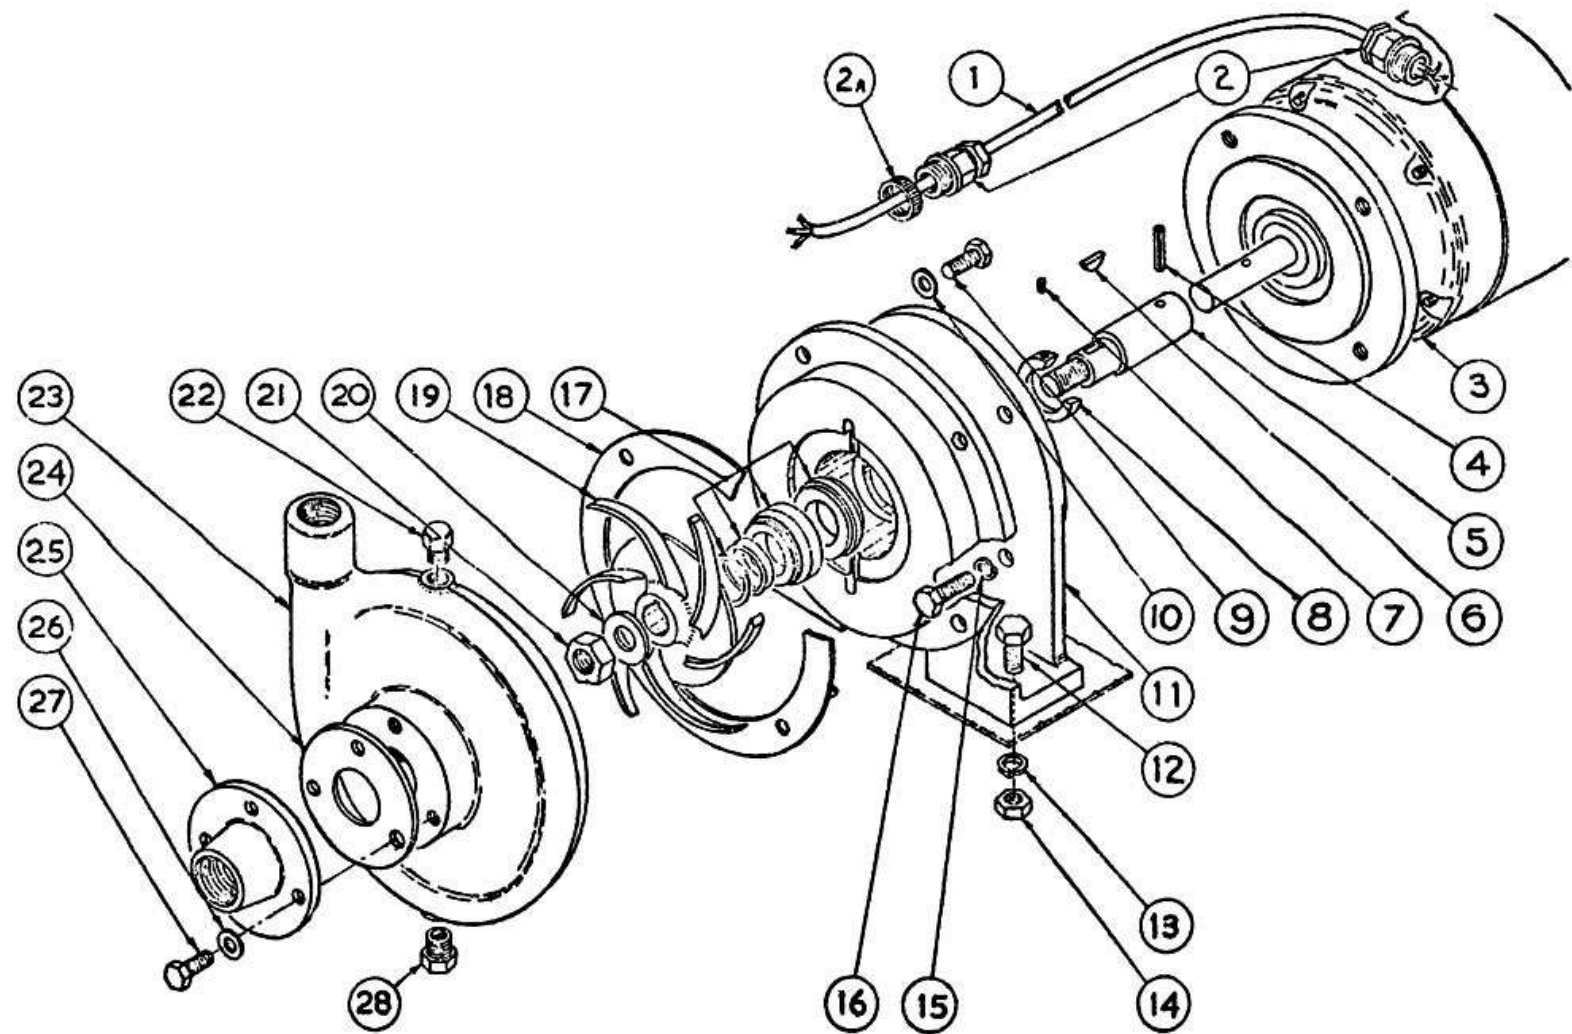

HOBART

Rinse Pump & Motor Unit A.C. and D.C.

SM8-E

Key No.	Part No.	Part Name	Qty.
1		CA-E-2-7 0.75mm² TRS. 3-Core Flexible Cable	762mm
2		EPM-E-11-12 Cable Gland M20	2
2A		EPM-E-11-13 Hex Locknut M20	1
3	D137780-1	Motor Single Phase 220-240v 50Hz 1/4Hp OR	1
	D137780-2	Motor Single Phase 220-240v 60Hz 1/4Hp OR	1
	D137780-3	Motor Single Phase 200-220v 50Hz 1/4Hp OR	1
	D137780-4	Motor Single Phase 200-220v 60Hz 1/4Hp OR	1
	D137780-5	Motor Single Phase 110-120v 50Hz 1/4Hp OR	1
	D137780-6	Motor Single Phase 110-120v 60Hz 1/4Hp OR	1
	ML E1888	Motor Single Phase 220-240v 50Hz 1/2Hp	1
4		PG-E-1-19 3/16" dia. Roll Pin x 7/8" Long	1
5	M56227	Motor Shaft Sleeve	1
6		WK-E-2-6 No.60BS Woodruff Key	1
7		SC-E-5-10 2BA Cup Point Set Screws 1.1/4" Long	1
8	M51088	Water Deflector	1
9		SC-E-9-14 5/16" UNC x 3/4" Hex Hd. Screw	4
10		WA-E-5-30 5/16" Plain Washer	4
11	E-56231	Motor & Pump Support	1
12		SCM-E-7-31 M10 x 30 Hex Hd. Screw	2
13		LWM-E-4-2 M10 Single Coil Lockwasher	2
14		NUM-E-4-1 M10 Hex Nut	2
15		LW-E-3-14 5/16" Single Coil Lockwasher	4
16		SC-E-9-26 5/16"—18UNC Hex Hd. Screw x 1" Long	4
17	A135811	Cyclam Seal Assembly 22mm	1
18	140295	Gasket	1
19	P56196-1	Impeller (50 Cycle & D.C.) OR	1
	P56196-2	Impeller (60 Cycles) OR	1
	P56196-3	Impeller (3000rpm Motor)	1