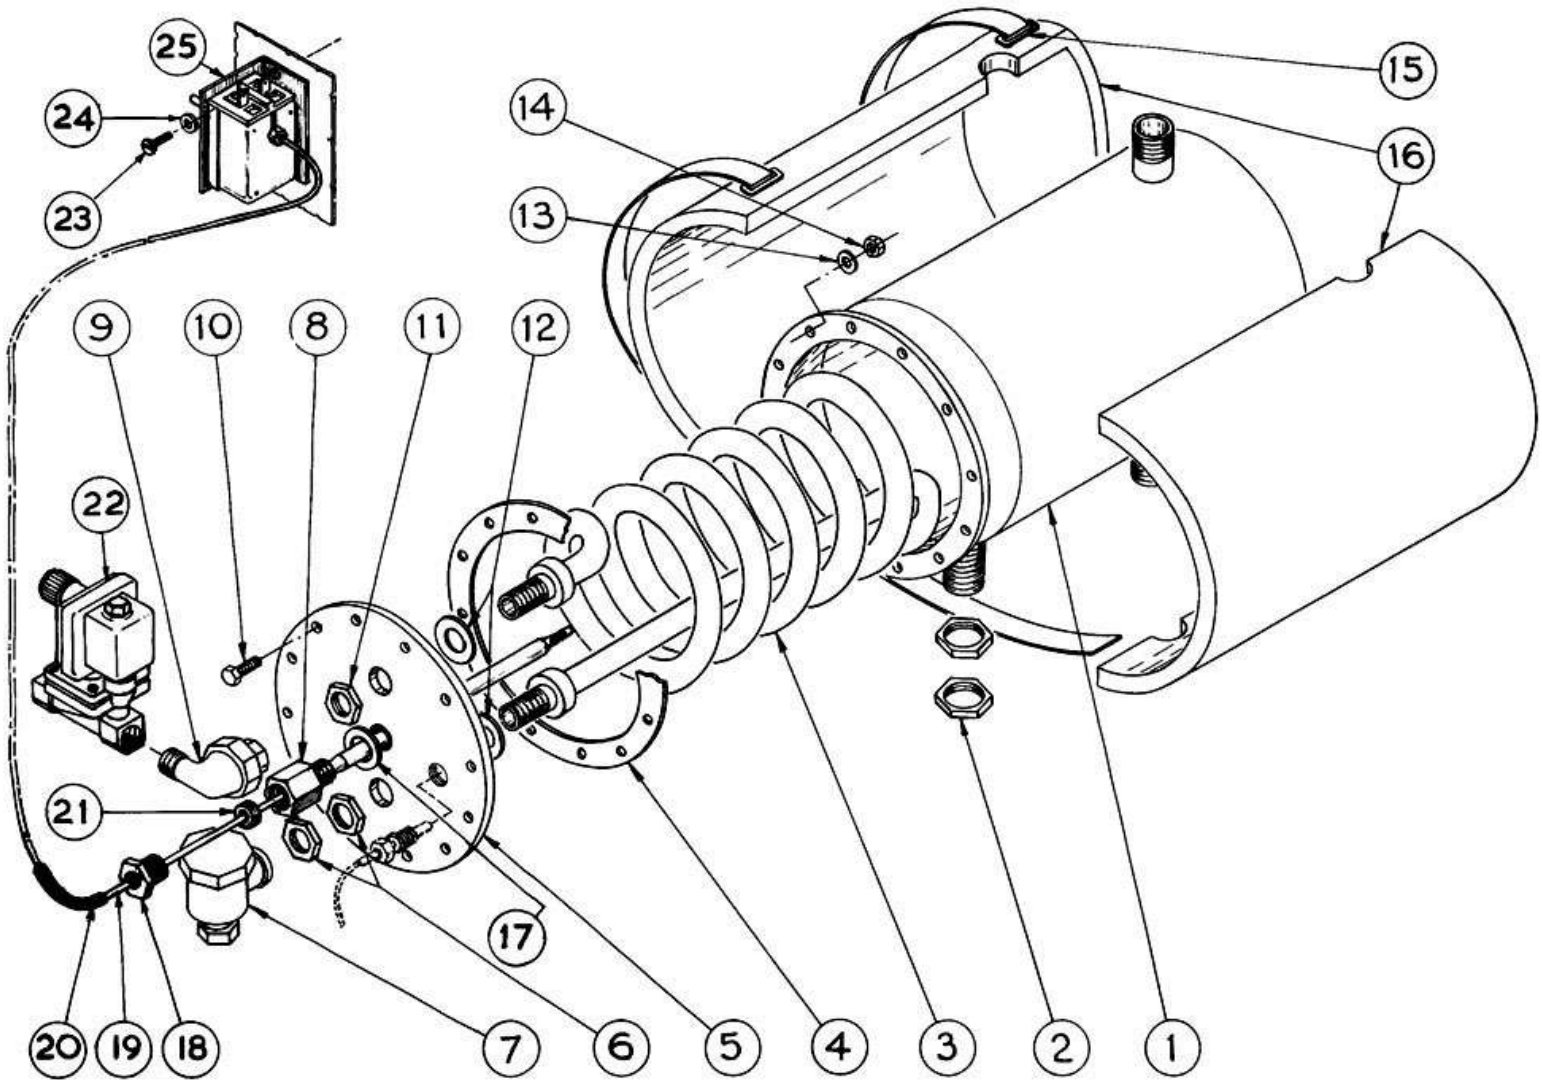

HOBART

Steam Rinse Calorifier

SM8-E

Steam Rinse Calorifier

SM8-E

Key No.	Part No.	Part Name	Qty.
1	R-54871	Boiler shell assembly	1
2		PF-E-8-29 3/4" back nut	4
3	R-54997	Steam coil assembly	1
4	P-54874	Gasket	1
5	P-55369	Boiler end plate	1
6		PF-E-8-28 1/2" back nut	2
7		PF-E-2-43 1/2" Thermostatic steam trap	1
8	M-39377	Union special 10 MM THREAD 1MM PITCH	1
9		PF-E-14-35 1/2" Female/male elbow	1
10		SCM-E-13-39 M6 x 25 hex. hd. screw	12
11		PF-E-8-28 1/2" back nut	2
12	M-55716	Washer - red mastic	3
13		WAM-E-8-28 M6 plain washer	12
14		NUM-E-3-2 M6 hex. nut.	12
15		CL-E-2-19 Lagging band	2
16	R-55723	Lagging jacket	1
17	B-136930	Washer - fibre	1
18	B-59703	Nut - gland	1
19	138736	Thermostat	1
20		BF-E-2-28 6mm sleeve - insulating	400mm
21	M-59702	Packing - gland	1
22	140737	1/2" Steam solenoid valve	1
23		SCM-E-3-4 M4 x 8mm cheese hd. screw	2
24		WAM-E-8-15 M4 plain washer	2
25	C-136918	Bracket - thermostat support	1