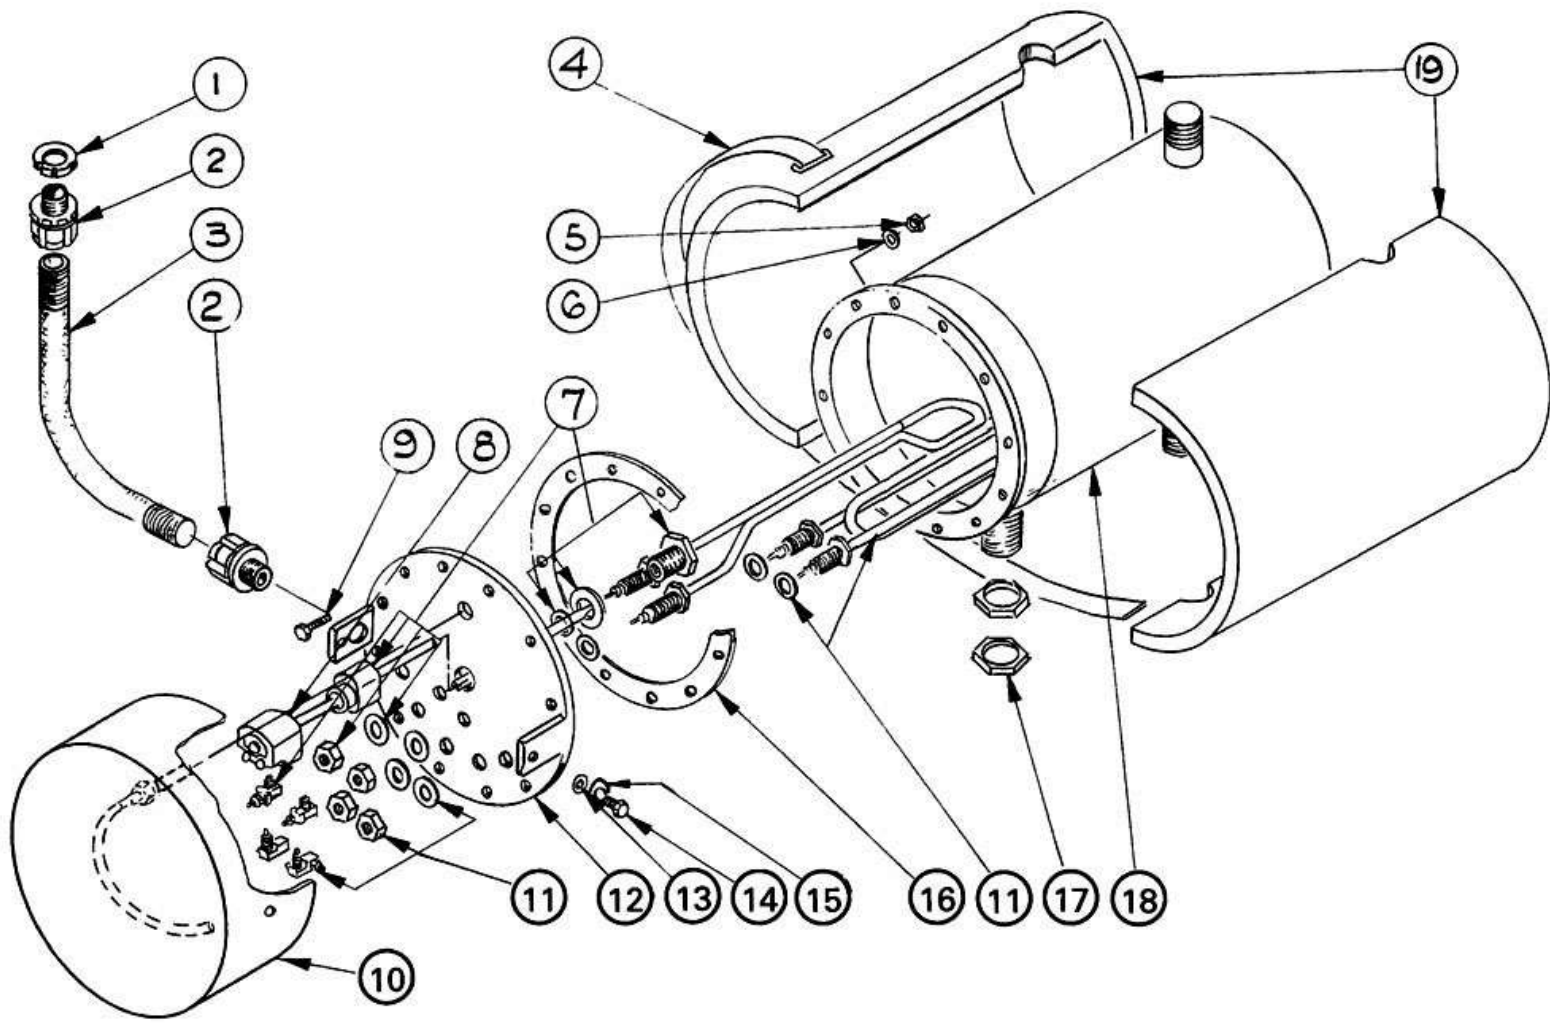

HOBART

Rinse Cylinder - Electric Heating

SM8-E

Rinse Cylinder - Electric Heating

SM8-E

Key No.	Part No.	Part Name	Qty.
1		EPM-E-11-13 Locknut 20mm	2
2		EPM-E-11-30 Adaptor 20mm	2
3		EPM-11-25 Conduit 'Betaflex' 20mm	120
4		CL-E-2-19 Lagging Band	2
5		NUM-E-3-2 Hex Nut M6	12
6		WAM - E-8-28 Washer M6	12
7	R55950	Steriliser Element 230/250v	1
		OR	
	R55950-1	Steriliser Element 200/220v	1
		OR	
	R55950-2	Steriliser Element 120v	1
8	B135412	Thermostat Stem 11" 57248 THERMOSTAT STEM 7"	1
9		SCM-E-13-39 Screw Hex Hd M6 x 25mm	12
10	R54988	Terminal Cover	1
11	R55868	2.1/2kW Element 240v	3
		OR	
	R55868-1	2.1/2kW Element 200/220v	3
		OR	
	R55868-2	2.1/2kW Element 127v	3
12	R56004	Boiler End Plate	1
13		WAM-E-8-28 Washer M6	2
14		SCM-E-13-24 Hex Hd Screw M6 x 16	2
15		LWM-E-3-1 Single Coil Lockwasher M6	2
16	P54874	Gasket	1
17		PF-E-8-29 Backnut 3/4" BSP	4
18	R54871	Boiler Shell Assembly	1
19	R55723	Lagging Jacket	1