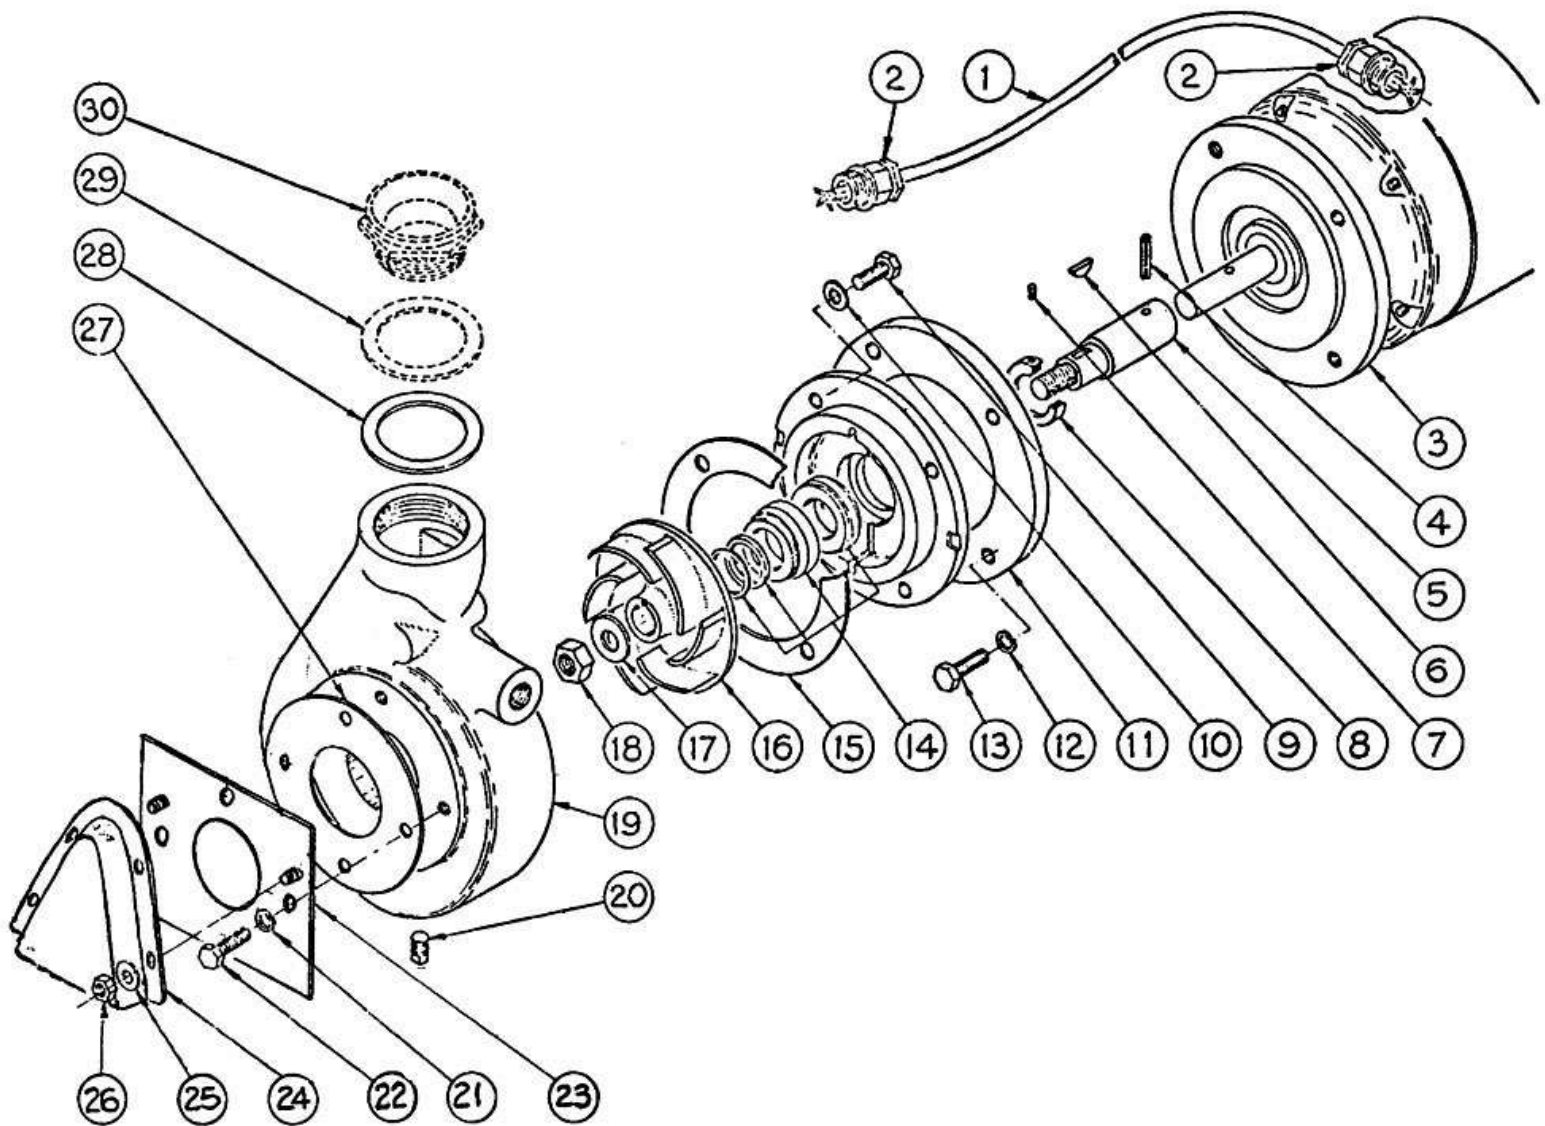

HOBART

Wash Pump

SM8-E

Key No.	Part No.	Part Name	Qty.
1		CA-E-2-7 0.75mm TRS. 3-core Flexible Cable	610mm
2		EPM-E-11-12 Cable Gland M20	2
2A		EPM-E-11-13 Hex Locknut M20	1
3	D137780-1	Motor Single Phase 220/240v 50Hz 1/4HP OR	1
	D137780-2	Motor Single Phase 220/240v 60Hz 1/4HP OR	1
	D137780-3	Motor Single Phase 200/220v 50Hz 1/4HP OR	1
	D137780-4	Motor Single Phase 200/220v 60Hz 1/4HP OR	1
	D137780-5	Motor Single Phase 110/120v 50Hz 1/4HP OR	1
	D137780-6	Motor Single Phase 110/120v 60Hz 1/4HP OR	1
	ML E1888	Motor Single Phase 220/240v 50Hz 1/2HP	1
4		PG-E-1-19 3/16" dia. Roll Pin x 7/8" Long	1
5	M56227	Motor Shaft Sleeve	1
6		WK-E-2-6 No. 60BS Woodruff Key	1
7		SC-E-5-10 2BA Cup point Set Screw x 1/4" Long	1
8	M51088	Water Deflector	1
9		SC-E-9-14 5/16" UNC x 3/4" Long Hex. Hd. Screw	4
10		WA-E-5-30 5/16" Plain Washer Copper	4
11	R53749	Motor Support	1
12		LW-E-3-14 5/16" Single Coil Lockwasher	4
13		SC-E-9-26 5/16" UNC x 1" Long Hex. Hd. Screw	3
14	A135811	22mm "Cyclam" Seal Assembly	1
15	M104063	Gasket	1
16	R53758-1	Impeller - 50 Cycles OR	1
	R53758-2	Impeller - 60 Cycles	1
17		WA-E-4-34 1/2" Plain Washer	1
18		NU-E-3-22 1/2" UNF Hex. Nut	1
19	D137400	Pump Shell	1
20		PF-E-7-41 1/8" BSP Drain Plug	1
21		LWM-E-3-27 M8 Single Coil Lockwasher	4
22		SCM-E-14-24 M8 x 25mm Hex. Hd. Screw	4